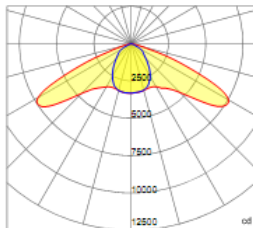

WARRANTY

5 Years

Photometrics

120 DEGREE LENS

— 0.0~180.0
— 90.0~270.0

Mounting Height 9m, 0 Tilt,
50LUX-5LUX

Illumination-120 Degree Beaming Angle	
Height	Beam Diameter LUX
6m	φ 21m 105LUX
7m	φ 24m 80LUX
8m	φ 26m 61LUX
9m	φ 31m 49LUX
10m	φ 35m 40LUX

Beam Angle (50% max)	120 DEG
Field Angle (10%)	150 DEG
Luminous Flux (IES)	15,300 lm
Light Efficacy (IES)	102 lm/W
NEMA Type	7H x 7V
BUG Rating	24
UGR	B3-U2-G2
Cutoff Classification	Cutoff

85/135 DEGREE LENS (Clear/Frosted)

Beam Angle (50% max)	85x135 DEG
Field Angle (10%)	130x150 DEG
Luminous Flux (IES)	15,750 lm
Light Efficacy (IES)	105 lm/W
NEMA Type	7H x 7V
BUG Rating	B3-U2-G3
UGR	17/30
Cutoff Classification	Semi-Cutoff