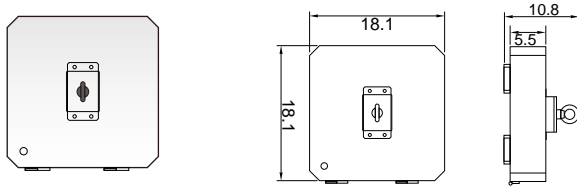

Mounting Options

Hook/Chain Mount