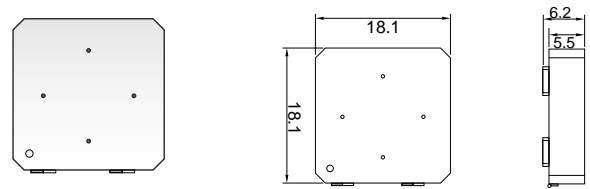

ENVIRONMENTAL

IP Rating	IP65
Operating Temperature	-30 to 50°C (-22 to 122°F)
Humidity	15% to 90% RH

PHYSICAL

Dimensions (L×W×H)	18.3×18.7×8.4 in
Weight	30.2 lbs
Mounting Options	Hook/Chain, Pendant, Surface Mount Universal Hanging Bracket Screw Mount
Fixture Material	Aluminum Alloy

— 0.0~180.0
— 90.0~270.0

Mounting Height 7m, 0 Tilt,
50LUX-5LUX

Illumination-85/135 Degree Beaming Angle	
Height	Rectangular Light Spot LUX
6m	11x29m 89LUX
7m	13x34m 66LUX
8m	15x38m 50LUX
9m	16x43m 40LUX
10m	18x48m 32LUX

Mounting Options

Hook/Chain Mount

Pendant Mount(1/2" or 3/4" NPT)

Surface Mount

Universal Hanging Bracket

Screw Mount

Ordering Information

Ordering Example: LX-CP-150-50-120-ND-IP65-SF-100-277