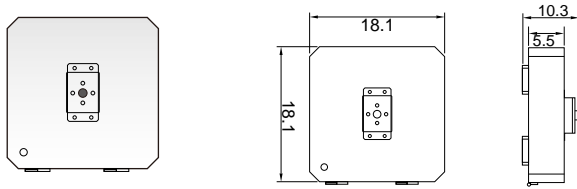

Pendant Mount(1/2" or 3/4" NPT)