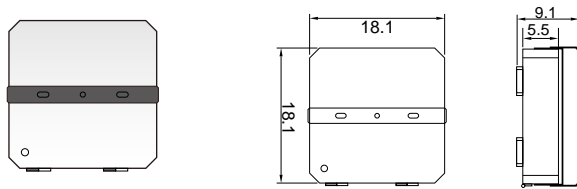

ENVIRONMENTAL

IP Rating	IP65
Operating Temperature	-30 to 50°C (-22 to 122°F)
Humidity	15% to 90% RH

PHYSICAL

Dimensions (L×W×H)	18.3×18.7×8.4 in
Weight	30.2 lbs
Mounting Options	Hook/Chain, Pendant, Surface Mount Universal Hanging Bracket Screw Mount
Fixture Material	Aluminum Alloy

— 0.0~180.0
— 90.0~270.0

Mounting Height 7m, 0 Tilt,
50LUX-5LUX

Illumination-85/135 Degree Beaming Angle	
Height	Rectangular Light Spot LUX
6m	11x29m 89LUX
7m	13x34m 66LUX
8m	15x38m 50LUX
9m	16x43m 40LUX
10m	18x48m 32LUX

Mounting Options

Hook/Chain Mount

Pendant Mount(1/2" or 3/4" NPT)

Surface Mount

Universal Hanging Bracket

Screw Mount

Ordering Information

Ordering Example: LX-CP-150-50-120-ND-IP65-SF-100-277