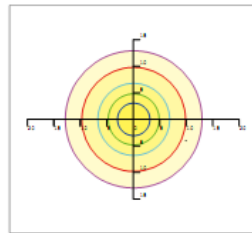

WARRANTY

5 Years

Photometrics

120 DEGREE LENS

— 0.0~180.0
— 90.0~270.0

Mounting Height 9m, 0 Tilt,
50LUX-5LUX

Illumination-120 Degree Beaming Angle	
Height	Beam Diameter LUX
6m	φ 21m 105LUX
7m	φ 24m 80LUX
8m	φ 26m 61LUX
9m	φ 31m 49LUX
10m	φ 35m 40LUX

Beam Angle (50% max)	120 DEG
Field Angle (10%)	150 DEG
Luminous Flux (IES)	15,300 lm
Light Efficacy (IES)	102 lm/W
NEMA Type	7H x 7V
BUG Rating	24
UGR	B3-U2-G2
Cutoff Classification	Cutoff

85/135 DEGREE LENS (Clear/Frosted)