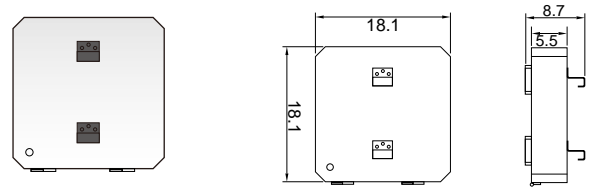

ENVIRONMENTAL

IP Rating	IP65
Operating Temperature	-30 to 50°C (-22 to 122°F)
Humidity	15% to 90% RH

PHYSICAL

Dimensions (L×W×H)	18.3×18.7×8.4 in
Weight	30.2 lbs
Mounting Options	Hook/Chain, Pendant, Surface Mount Universal Hanging Bracket Screw Mount
Fixture Material	Aluminum Alloy

Mounting Options

Hook/Chain Mount

Pendant Mount(1/2" or 3/4" NPT)

Surface Mount

Universal Hanging Bracket

Screw Mount

Ordering Information

Ordering Example: LX-CP-150-50-120-ND-IP65-SF-100-277