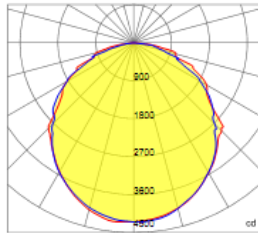

WARRANTY

5 Years

Photometrics

120 DEGREE LENS

— 0.0~180.0
— 90.0~270.0

Mounting Height 9m, 0 Tilt,
50LUX-5LUX

Illumination-120 Degree Beaming Angle	
Height	Beam Diameter LUX
6m	φ 21m 105LUX
7m	φ 24m 80LUX
8m	φ 26m 61LUX
9m	φ 31m 49LUX
10m	φ 35m 40LUX

Beam Angle (50% max)	120 DEG
Field Angle (10%)	150 DEG
Luminous Flux (IES)	15,300 lm
Light Efficacy (IES)	102 lm/W
NEMA Type	7H x 7V
BUG Rating	24
UGR	B3-U2-G2
Cutoff Classification	Cutoff

85/135 DEGREE LENS (Clear/Frosted)

Beam Angle (50% max)	85x135 DEG
Field Angle (10%)	130x150 DEG
Luminous Flux (IES)	15,750 lm
Light Efficacy (IES)	105 lm/W
NEMA Type	7H x 7V
BUG Rating	B3-U2-G3
UGR	17/30
Cutoff Classification	Semi-Cutoff