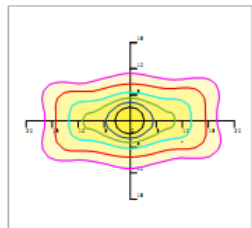

Mounting Height 7m, 0 Tilt,
50LUX-5LUX

Illumination-85/135 Degree Beaming Angle	
Height	Rectangular Light Spot LUX
6m	11x29m 89LUX
7m	13x34m 66LUX
8m	15x38m 50LUX
9m	16x43m 40LUX
10m	18x48m 32LUX

Beam Angle (50% max)	85x135 DEG
Field Angle (10%)	130x150 DEG
Luminous Flux (IES)	15,750 lm
Light Efficacy (IES)	105 lm/W
NEMA Type	7H x 7V
BUG Rating	B3-U2-G3
UGR	17/30
Cutoff Classification	Semi-Cutoff