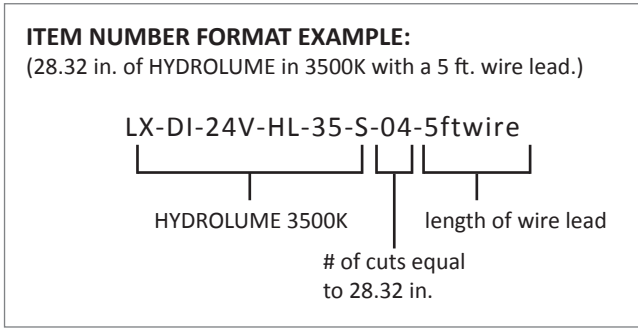

HYDROLUME™ 24V LED STRIP LIGHT

AVAILABLE CCTs 3500K
6500K

QTY	STRIP LIGHT OPTION Cuttable every 7.08 in.	CCT Choose from the "Available CCTs" list above	CUT LENGTH* 7.08 in. increments 82 ft. max.		TOTAL POWER FEED LENGTH** 1 inch increments (max. length is based on tape length and voltage drop)**
			FEET	INCHES	
2	SAMPLE HYDROLUME	SAMPLE 3500K	SAMPLE 0	SAMPLE 28.32	SAMPLE 60

← Sample entry for two sections of HYDROLUME 3500K Tape Light, 28.32 in. lengths, each with a 60 in. wire lead.

CUSTOM JUMPERS, CCT, OR CRI:
For a quote for series configurations of multiple tape strip sections connected with jumpers, or for custom CCT or CRI, please call the Specifications and Quotes department at 401.941.4446

* Due to variations in the tape light manufacturing process, Custom Finished Tape Light can vary up to +/- one cut point section.
** Please refer to the voltage drop chart on the other side of this sheet.

ACCESSORIES (sold separately)

**HYDROLUME Mounting Bracket
DI-HL-MTBR**
This bracket mounts to surfaces with a single screw. HYDROLUME is then snapped into place.

**HYDROLUME Mounting Channel
DI-HL-MTCH**
These 39.4 in. (1 meter) mounting channels are easily trimmed to custom lengths.

**HYDROLUME Stake Bracket
DI-HL-STBR**
This raises the strip light so that it's clear of low foliage, dirt, and surface obstructions.

Rep/Dealer Name	
Rep/Dealer Address	
Contact Name	
Job Name	
Phone	
Email	
Submit this form by email to INFO@LEDALUX.com or by fax to 401.941.2929