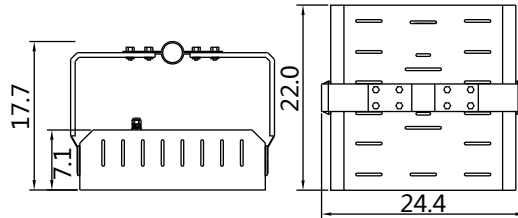

Mounting Bracket c/w Clapping Ring