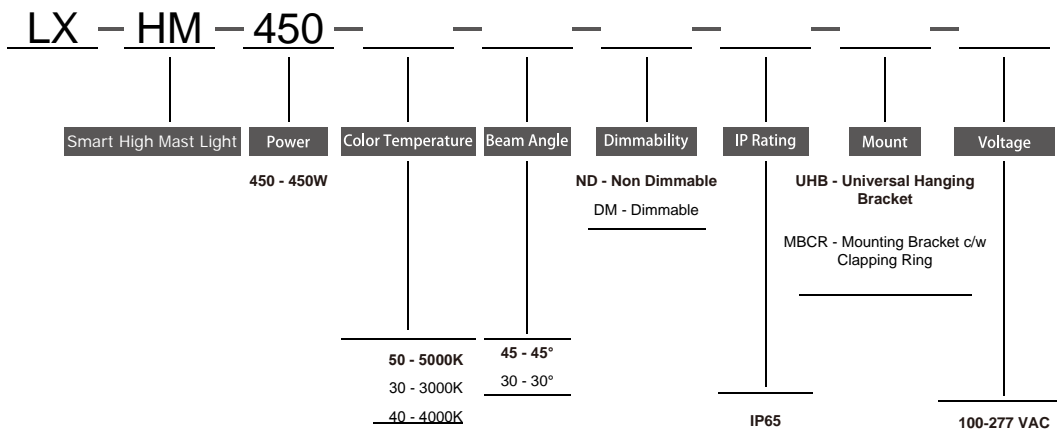

Ordering Information

Ordering Example:
LX-HM-450-50-45-ND-IP65-UHB-100-277