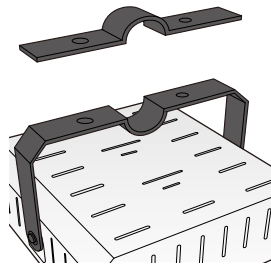

Mounting Options

Universal Hanging Bracket

Ordering Information

Ordering Example:
LX-HM-450-50-45-ND-IP65-UHB-100-277