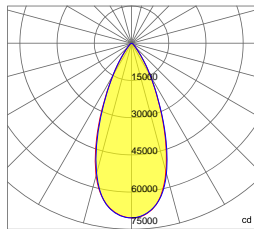

### PHYSICAL

Dimensions (L×W×H)	22.0×22.0×7.1 in
Weight	22.5 kg (49.6 lbs)
Mounting Options	Universal Hanging Bracket, Mounting Bracket c/w Clapping Ring
Fixture Material	Aluminum Alloy

### WARRANTY

5 Years

**Photometrics**

**45 DEGREE LENS**

— 0.0~180.0  
— 90.0~270.0

Mounting Hight 18m, 60 Tilt,  
50LUX-5LUX

Illumination-45 Degree Beaming Angle		
Height	Beam Diameter	LUX
20m	φ 17m	170LUX
25m	φ 21m	109LUX
30m	φ 25m	75LUX
35m	φ 29m	55LUX
40m	φ 33m	42LUX

Beam Angle (50% max)	45 DEG
Field Angle (10%)	73 DEG
Luminous Flux (IES)	43,296 lm
Light Efficacy (IES)	94 lm/W
NEMA Type	5H x 5V
BUG Rating	B5-U1-G1
UGR	15
Cutoff Classification	Cutoff

**30 DEGREE LENS**