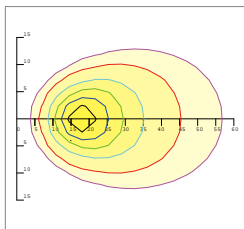

### WARRANTY

5 Years

**Photometrics**

**45 DEGREE LENS**

— 0.0~180.0  
— 90.0~270.0

Mounting Hight 18m, 60 Tilt,  
50LUX-5LUX

Illumination-45 Degree Beaming Angle		
Height	Beam Diameter	LUX
20m	φ 17m	170LUX
25m	φ 21m	109LUX
30m	φ 25m	75LUX
35m	φ 29m	55LUX
40m	φ 33m	42LUX

Beam Angle (50% max)	45 DEG
Field Angle (10%)	73 DEG
Luminous Flux (IES)	43,296 lm
Light Efficacy (IES)	94 lm/W
NEMA Type	5H x 5V
BUG Rating	B5-U1-G1
UGR	15
Cutoff Classification	Cutoff

**30 DEGREE LENS**

— 0.0~180.0  
— 90.0~270.0

Mounting Hight 25m, 60 Tilt,  
50LUX-5LUX

Illumination-30 Degree Beaming Angle		
Height	Beam Diameter	LUX
20m	φ 11m	424LUX
30m	φ 16m	189LUX
40m	φ 21m	107LUX
50m	φ 27m	68LUX
60m	φ 32m	47LUX