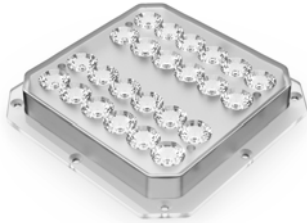

Photometrics

45 DEGREE LENS