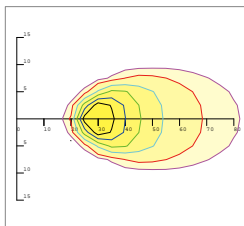

### WARRANTY

5 Years

**Photometrics**

**45 DEGREE LENS**

— 0.0~180.0  
— 90.0~270.0

Mounting Hight 18m, 60 Tilt,  
50LUX-5LUX

Illumination-45 Degree Beaming Angle		
Height	Beam Diameter	LUX
20m	φ 17m	170LUX
25m	φ 21m	109LUX
30m	φ 25m	75LUX
35m	φ 29m	55LUX
40m	φ 33m	42LUX

Beam Angle (50% max)	45 DEG
Field Angle (10%)	73 DEG
Luminous Flux (IES)	43,296 lm
Light Efficacy (IES)	94 lm/W
NEMA Type	5H x 5V
BUG Rating	B5-U1-G1
UGR	15
Cutoff Classification	Cutoff

**30 DEGREE LENS**

— 0.0~180.0  
— 90.0~270.0

Mounting Hight 25m, 60 Tilt,  
50LUX-5LUX

Illumination-30 Degree Beaming Angle		
Height	Beam Diameter	LUX
20m	φ 11m	424LUX
30m	φ 16m	189LUX
40m	φ 21m	107LUX
50m	φ 27m	68LUX
60m	φ 32m	47LUX