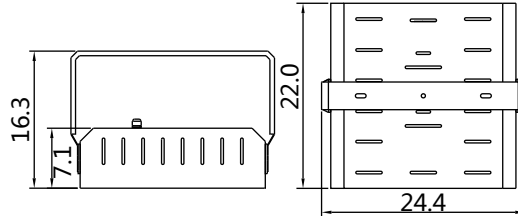

Universal Hanging Bracket