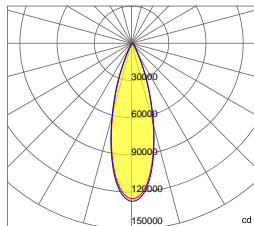

### WARRANTY

5 Years

**Photometrics**

**45 DEGREE LENS**

— 0.0~180.0  
— 90.0~270.0

Mounting Hight 18m, 60 Tilt,  
50LUX-5LUX

Illumination-45 Degree Beaming Angle		
Height	Beam Diameter	LUX
20m	φ 17m	170LUX
25m	φ 21m	109LUX
30m	φ 25m	75LUX
35m	φ 29m	55LUX
40m	φ 33m	42LUX

Beam Angle (50% max)	45 DEG
Field Angle (10%)	73 DEG
Luminous Flux (IES)	43,296 lm
Light Efficacy (IES)	94 lm/W
NEMA Type	5H x 5V
BUG Rating	B5-U1-G1
UGR	15
Cutoff Classification	Cutoff

**30 DEGREE LENS**

— 0.0~180.0  
— 90.0~270.0

Mounting Hight 25m, 60 Tilt,  
50LUX-5LUX

Illumination-30 Degree Beaming Angle		
Height	Beam Diameter	LUX
20m	φ 11m	424LUX
30m	φ 16m	189LUX
40m	φ 21m	107LUX
50m	φ 27m	68LUX
60m	φ 32m	47LUX