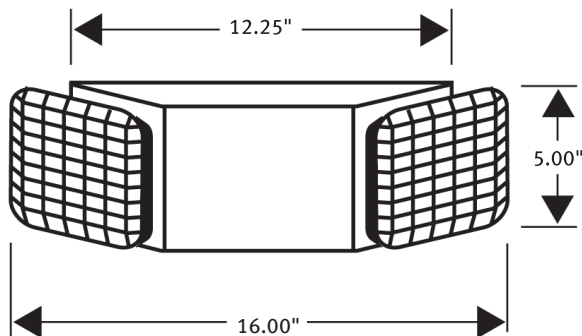

ACCESSORIES

ACCESSORY	DESCRIPTION
WG5	Wire Guard
SQRM-1	Matching Single Remote Head
SQRM-2	Matching Double Remote Head
VRS3	Vandal Resistant Shield

Add suffix to model or order separately

ORDERING INFORMATION

MODEL	DESCRIPTION	OPTIONS
SQ-80	Two-Headed, Decorative Unit	SD = Self-Diagnostics
SQ-120	Two-Headed, Decorative Unit with Remote Capability (11 Watts)	NC = NiCad Battery
		BL = Black Housing
		3CP = 3 Wire Cord
		KL5 = 5.4 Watt Krypton Lamps
		KL9 = 9.0 Watt Krypton Lamps (SQ-120 only)
		IH = Internal Heater
		USA = Assembled in USA

Ordering Example: SQ-80-3CP