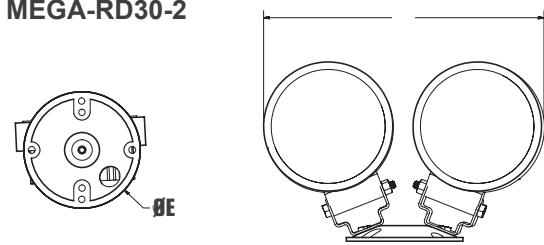

Ordering Example: MEGA-SQ30-2-12-24VDC

MEGA Series LED Remotes

High output NEMA 4X LED remote head | WET

PROJECT: _____
 FIXTURE TYPE: _____
 LOCATION: _____
 CONTACT/PHONE: _____

DIMENSIONS

MEGA-RD30-1

MEGA-RD30-2

MEGA-SQ30-1

MEGA-SQ30-2

Model	A	B	C	D	E
MEGA-RD30-1 Single	191mm 7 1/2"	114mm 4 1/2"	114mm 4 1/2"	57mm 2 1/4"	10mm 4"
MEGA-RD30-2 Double		254mm 10"			10mm 4"
MEGA-SQ30-1 Single	178mm 7"	108mm 4 1/4"	121mm 4 3/4"	64mm 2 1/2"	10mm 4"
MEGA-SQ30-2 Double		279mm 11"			10mm 4"