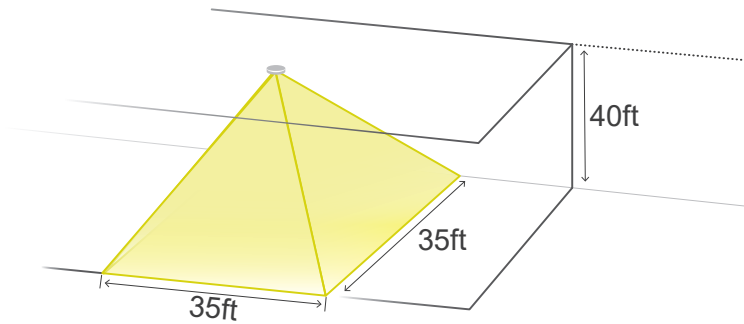

MEGA Series LED Remotes

High output NEMA 4X LED remote head | WET

PROJECT: _____
FIXTURE TYPE: _____
LOCATION: _____
CONTACT/PHONE: _____

PHOTOMETRICS

CEILING MOUNT RD30

RD30

RD30

WALL MOUNT RD30