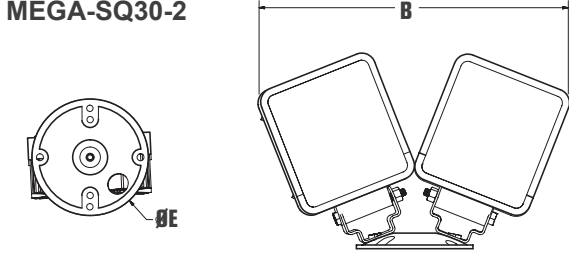

Ordering Example: MEGA-SQ30-2-12-24VDC

MEGA Series LED Remotes

High output NEMA 4X LED remote head | WET

PROJECT: _____
 FIXTURE TYPE: _____
 LOCATION: _____
 CONTACT/PHONE: _____

DIMENSIONS

MEGA-RD30-1

MEGA-RD30-2

MEGA-SQ30-1

MEGA-SQ30-2

Model	A	B	C	D	E
MEGA-RD30-1 Single	191mm 7 1/2"	114mm 4 1/2"	114mm 4 1/2"	57mm 2 1/4"	10mm 4"
MEGA-RD30-2 Double		254mm 10"			10mm 4"
MEGA-SQ30-1 Single	178mm 7"	108mm 4 1/4"	121mm 4 3/4"	64mm 2 1/2"	10mm 4"
MEGA-SQ30-2 Double		279mm 11"			10mm 4"