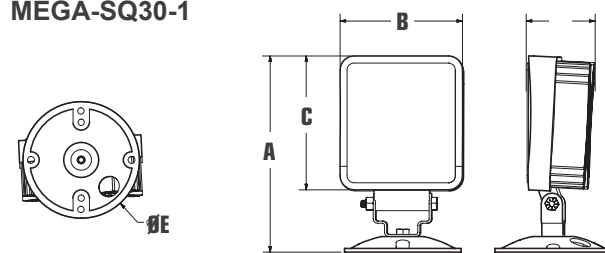

Ordering Example: MEGA-SQ30-2-12-24VDC

MEGA Series LED Remotes

High output NEMA 4X LED remote head | WET

PROJECT: _____
 FIXTURE TYPE: _____
 LOCATION: _____
 CONTACT/PHONE: _____

DIMENSIONS

MEGA-RD30-1

MEGA-RD30-2

MEGA-SQ30-1

MEGA-SQ30-2

Model	A	B	C	D	E
MEGA-RD30-1 Single	191mm 7 1/2"	114mm 4 1/2"	114mm 4 1/2"	57mm 2 1/4"	10mm 4"
MEGA-RD30-2 Double		254mm 10"			10mm 4"
MEGA-SQ30-1 Single	178mm 7"	108mm 4 1/4"	121mm 4 3/4"	64mm 2 1/2"	10mm 4"
MEGA-SQ30-2 Double		279mm 11"			10mm 4"