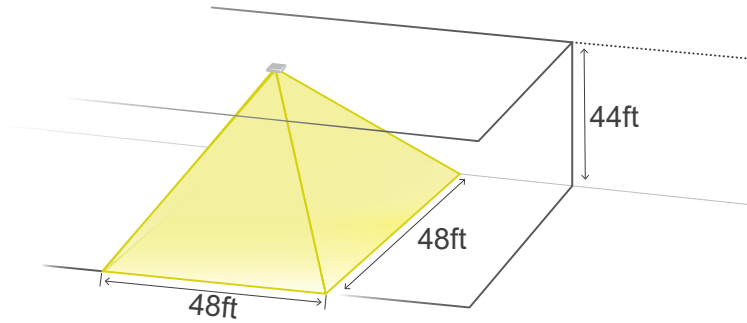

MEGA Series LED Remotes

High output NEMA 4X LED remote head | WET

PROJECT: _____
 FIXTURE TYPE: _____
 LOCATION: _____
 CONTACT/PHONE: _____

PHOTOMETRICS

CEILING MOUNT SQ30

SQ30

WALL MOUNT SQ30