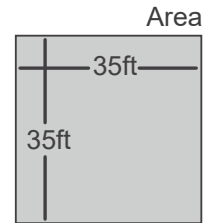

MEGA Series LED Remotes

High output NEMA 4X LED remote head | WET

PROJECT: _____
FIXTURE TYPE: _____
LOCATION: _____
CONTACT/PHONE: _____

PHOTOMETRICS

CEILING MOUNT RD30

RD30

RD30

WALL MOUNT RD30