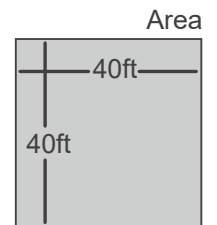

MEGA Series LED Remotes

High output NEMA 4X LED remote head | WET

PROJECT: _____
FIXTURE TYPE: _____
LOCATION: _____
CONTACT/PHONE: _____

PHOTOMETRICS

CEILING MOUNT RD30

RD30

RD30

WALL MOUNT RD30