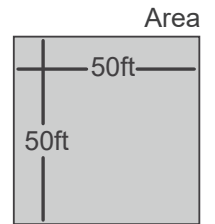

MEGA Series LED Remotes

High output NEMA 4X LED remote head | WET

PROJECT: _____
 FIXTURE TYPE: _____
 LOCATION: _____
 CONTACT/PHONE: _____

PHOTOMETRICS

CEILING MOUNT SQ30

SQ30

WALL MOUNT SQ30