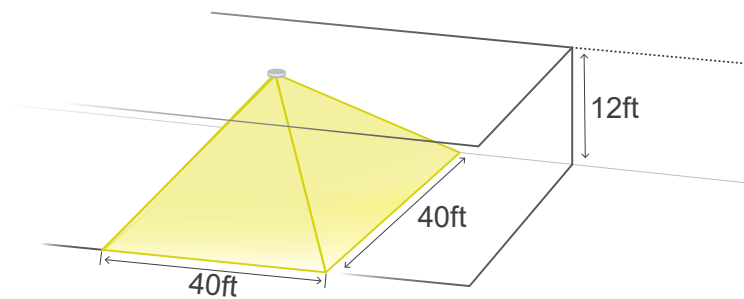

MEGA Series LED Remotes

High output NEMA 4X LED remote head | WET

PROJECT: _____
FIXTURE TYPE: _____
LOCATION: _____
CONTACT/PHONE: _____

PHOTOMETRICS

CEILING MOUNT RD30

RD30

RD30

WALL MOUNT RD30