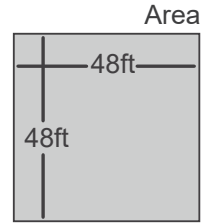

MEGA Series LED Remotes

High output NEMA 4X LED remote head | WET

PROJECT: _____
 FIXTURE TYPE: _____
 LOCATION: _____
 CONTACT/PHONE: _____

PHOTOMETRICS

CEILING MOUNT SQ30

SQ30

WALL MOUNT SQ30