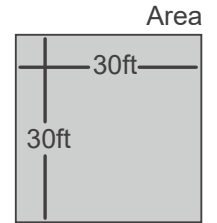

PHOTOMETRICS

CEILING MOUNT RD30