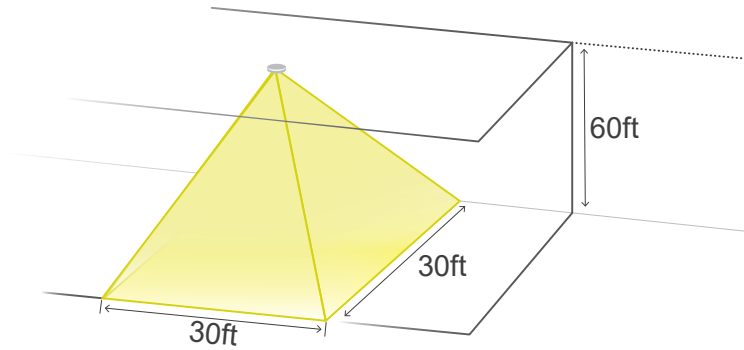

MEGA Series LED Remotes

High output NEMA 4X LED remote head | WET

PROJECT: _____
FIXTURE TYPE: _____
LOCATION: _____
CONTACT/PHONE: _____

PHOTOMETRICS

CEILING MOUNT RD30