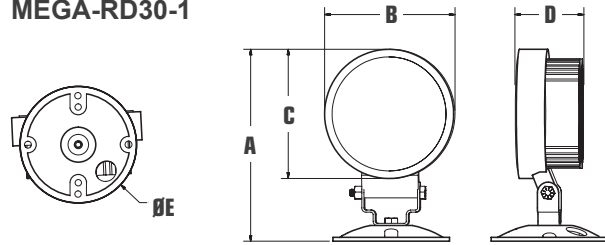

Ordering Example: MEGA-SQ30-2-12-24VDC

MEGA Series LED Remotes

High output NEMA 4X LED remote head | WET

PROJECT: _____
 FIXTURE TYPE: _____
 LOCATION: _____
 CONTACT/PHONE: _____

DIMENSIONS

MEGA-RD30-1

MEGA-RD30-2

MEGA-SQ30-1

MEGA-SQ30-2

Model	A	B	C	D	E
MEGA-RD30-1 Single	191mm 7 1/2"	114mm 4 1/2"	114mm 4 1/2"	57mm 2 1/4"	10mm 4"
MEGA-RD30-2 Double		254mm 10"			10mm 4"
MEGA-SQ30-1 Single	178mm 7"	108mm 4 1/4"	121mm 4 3/4"	64mm 2 1/2"	10mm 4"
MEGA-SQ30-2 Double		279mm 11"			10mm 4"