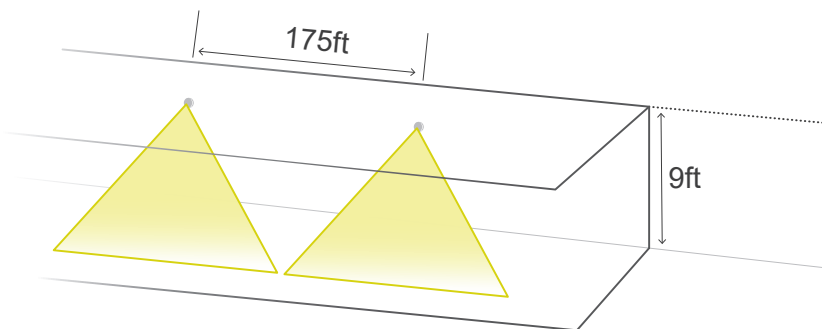

WALL MOUNT RD30