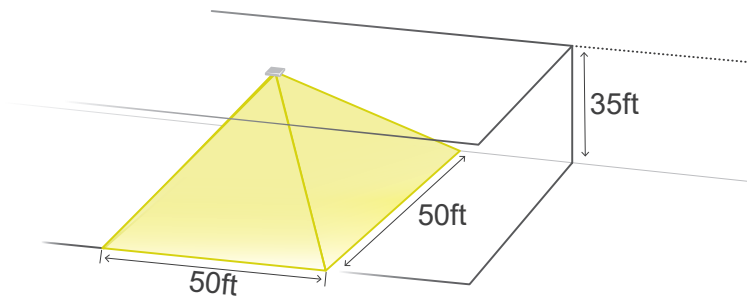

MEGA Series LED Remotes

High output NEMA 4X LED remote head | WET

PROJECT: _____
 FIXTURE TYPE: _____
 LOCATION: _____
 CONTACT/PHONE: _____

PHOTOMETRICS

CEILING MOUNT SQ30

SQ30

WALL MOUNT SQ30