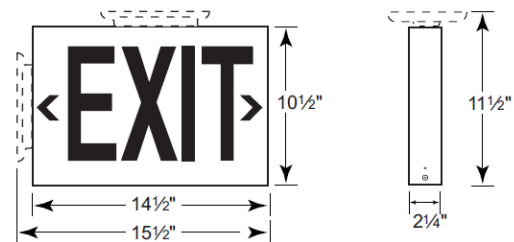

DIMENSIONS

ENGINEERING DATA

	Input Voltage	Max. Amps	Max. Watts	Standby Watts*
Red LED	120	0.05	5.1	4.9
Red LED	277	0.02	5.5	5.3

* Fully charged battery.

INSTALLATION

MOUNTING

May be top, back or end mounted • All signs include die cast aluminum canopy and mounting hardware for easy top, back or end mount installation.

ORDERING INFORMATION

MODEL	# OF FACES	OPERATION	MOUNTING	HOUSING COLOR
NYSX	1 = Single 2 = Double	A = AC-Only	U = Universal Mount	WW = White BL = Black
	U = Universal			

Ordering Example: NYSX-1-A-U-WW