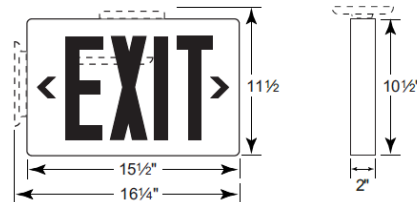

BENEFITS & FEATURES

- Architectural-grade, die cast aluminum housing and faceplate
- Includes die cast aluminum canopy for top or end mounting
- Universal mounting pattern knockouts for J-box mounting
- Pre-drilled canopy attachment locations with easily removed hole covers
- Integral wiring channels
- Gently curved faceplate snaps into housing without tools
- Second faceplate included to field-convert from single to double face with universal configuration
- 8" letters with 1" stroke width
- Full-size, 3/4" wide chevron directional indicators are field selectable
- Optional Self-Test and Self-Diagnostics (battery backup version only)
- Dual voltage 120/277VAC
- Maintenance-free 4.8V sealed, nickel cadmium battery (battery backup version)

CODE COMPLIANCE

- UL Listed
- NFPA 101 Life Safety Code compliant
- NEC and OSHA compliant
- New York City Approved

DIE CAST ALUMINUM LED EXIT

The New York Approved NY Meridian Series is ideal for applications that require the durability of metal construction in an economical package. All NY Meridian Series signs include a second faceplate for universal single/double face applications and canopy for universal top, end or back mounting.