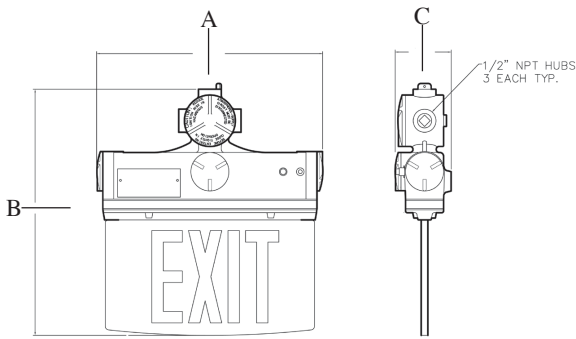

XPEX LED SERIES

Explosion Proof Edge Lit LED Exit Sign

PROJECT: _____
 FIXTURE TYPE: _____
 LOCATION: _____
 CONTACT/PHONE: _____

FEATURES

- Emergency battery back-up integral to sign (no additional enclosure required)
- 3-hour emergency operation
- Optional battery back-up self-diagnostic feature
- Field replaceable LED circuit boards and drivers with quick disconnects
- Edge-lit sign
- Wall, pendant and end mounting options
- Alternate exit legend and languages available
- Single- or double-sided option
- Sealed NiCad batteries
- Provided with three (3) 1/2" NPT hubs
- Red or green LED options

STANDARD MATERIALS

- Body: A356T6 aluminum (less than .4% copper content) with baked-on gray epoxy finish
- Gasket: One-piece silicone
- Sign: Acrylic
- Hardware: Stainless steel

CLASSIFICATION

- Class I, Division 1, Groups C & D
- Class II, Division 1, Groups E, F & G
- Class III
- Class I, Zone 1, Groups IIA, IIB,
- Zone 2, Groups IIA, IIB + H2 & IIC
- UL 844, 8750 & UL924
- UL 1598A Marine Outside Type
- Temperature Class (T-Rating)-T6
- Patent No. 7,287,347
- IP65

OPERATING TEMPERATURE RANGE

- Temperature Rating - T6 Red Legend
- +10°C Minimum to +55°C Maximum Green Legend
- +10°C Minimum to +40°C Maximum

DIMENSIONS

XPEX SERIES	Dimensions (inches)			Boxed Weight	Shipping Volume (Boxed Fixtures)
	A	B	C		
XPEX LED Exit Sign/Light	14.88	3.69	16.00	14 lbs.	1.24 cu. ft.