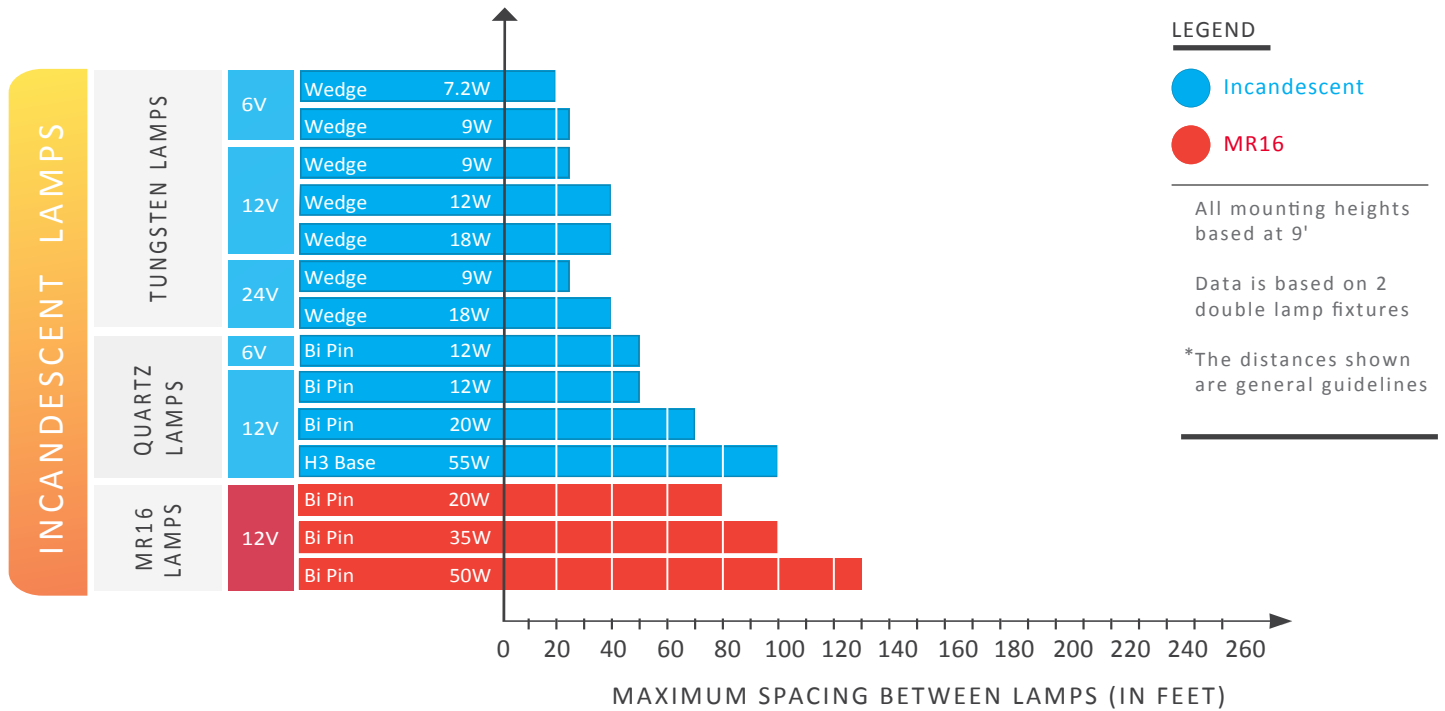

Lamp Spacing Guide (Incandescent)

Lamp Spacing Guide (LED)