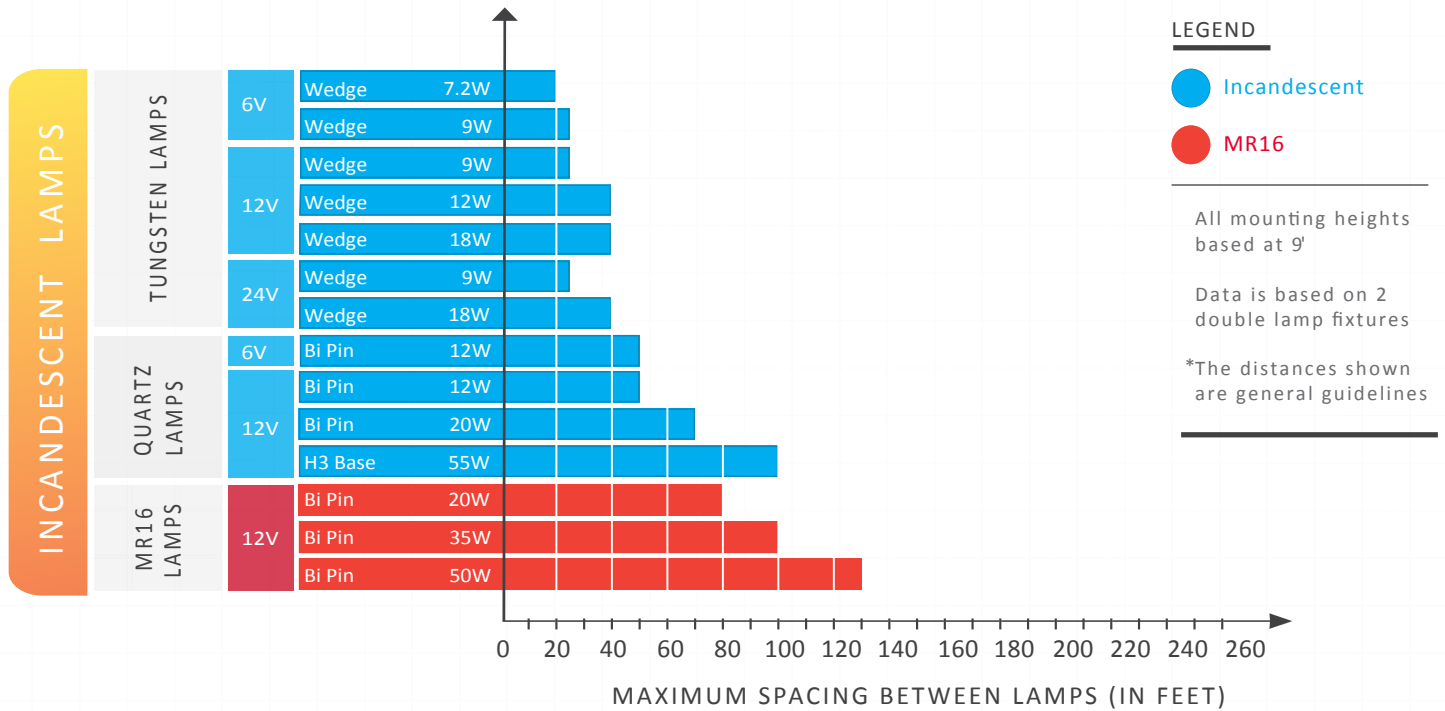

Lamp Spacing Guide (Incandescent)

Lamp Spacing Guide (LED)