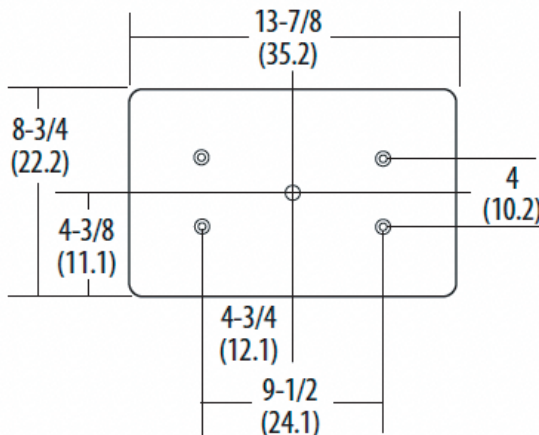

DIMENSIONS

ORDERING INFORMATION

Model	Operation	Face Count	Letter Color	Housing Color	Operation
AMER-N4EX	BB (Battery backup)	1 (Single-Sided)	R (Red)	W (White)	SD (Self-Diagnostics)
	AC (AC Only)	2 (Double-Sided)	G (Green)	B (Black)	IH (-40°F/-40°C heater)